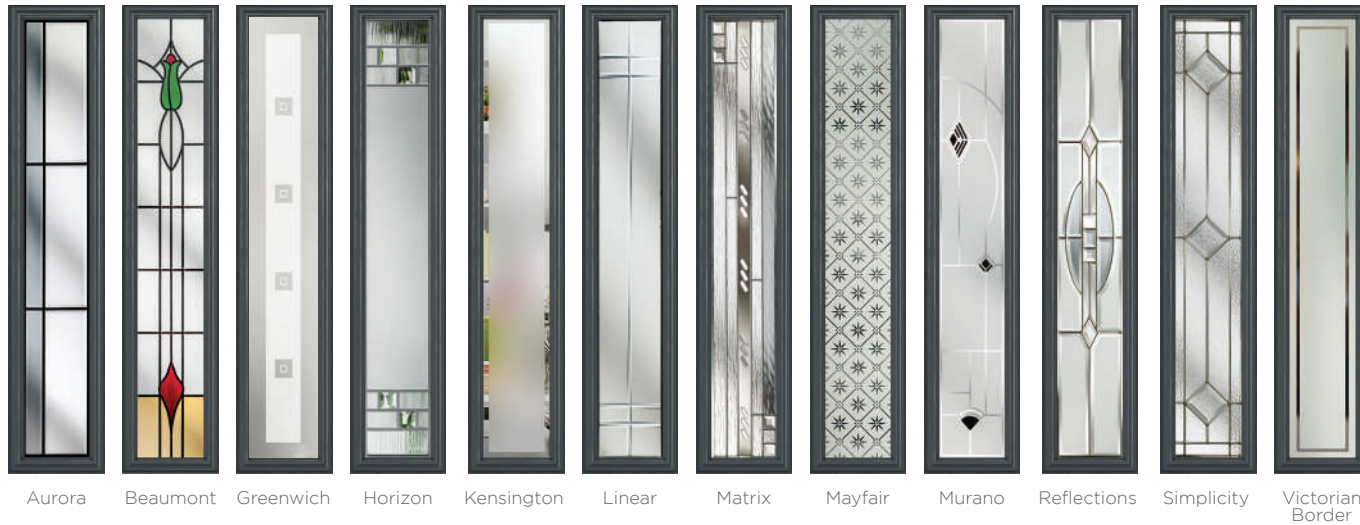

Reflections

Simplicity

Victorian Border

Zinc Star

Stylishly Sleek

This confident and simple door makes a stylish addition to any home. Available solid or glazed with ten glass options, the Aston is a door you can count on.

Victorian Border

Zinc Star

Somerset
Colour - French Grey
Glass - Kensington

This door is available with or without grooves

Learn more about these styles at compdoor.co.uk 23

Freedom of Choice

The design of the Mowbray offers an extended and versatile selection of glazing styles, giving you more freedom of choice to design your perfect door.

20 Decorative Glass Options

Mowbray
Colour - Pebble Grey
Glass - Linear

This door is available with or without grooves

Available with Ultimate Glass Surround.

24 Build your own door at compdoor.co.uk

Contemporary Look

This highly-desirable contemporary door style works well with either our standard range of handles or upgrade to our range of stainless-steel bar handles.

12 Decorative Glass Options

Abercorn
Colour - Anthracite Grey
Glass - Matrix