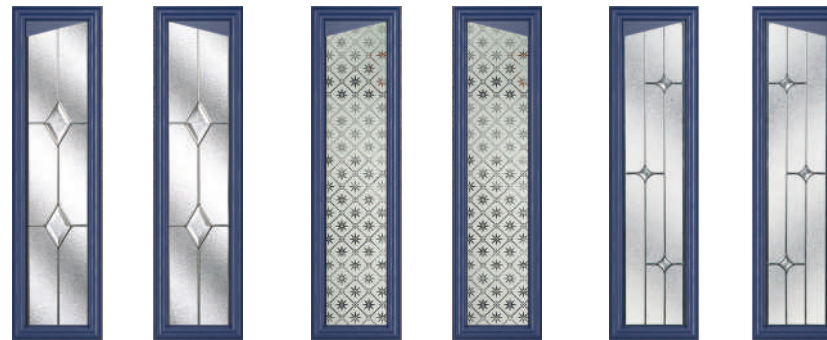

3 Decorative Glass Options

Classic

Mayfair

Zinc Star

8 Build your own door at [compdoor.co.uk](https://www.compdoor.co.uk)

White

Cream

Foiled White

Pebble Grey

Agate Grey

Anthracite

Slate Grey

French Grey

Schwarzbraun

Black

Duck Egg

Blue

Green

Chartwell

Red

Foiled Rosewood

Foiled Irish Oak

Foiled Golden Oak