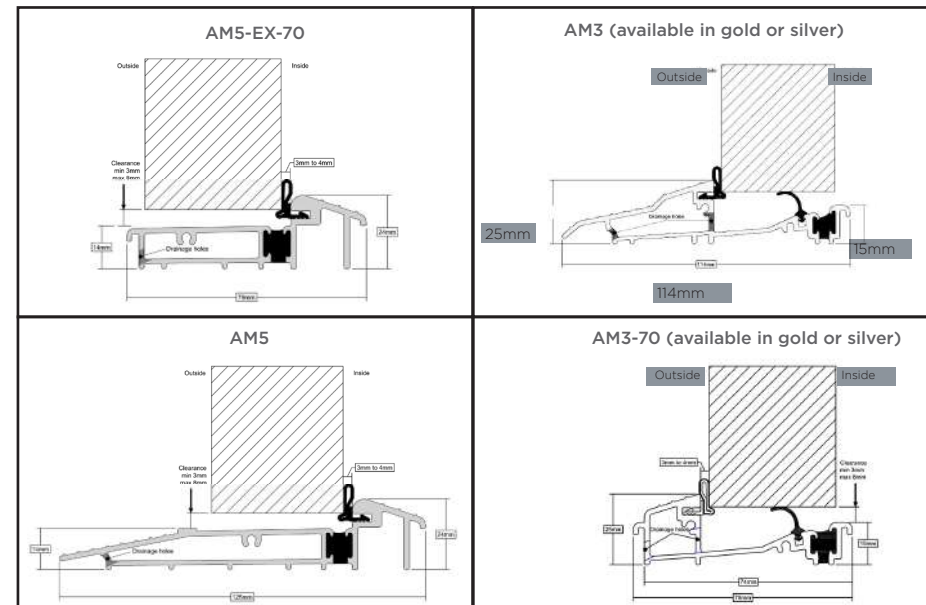

Thresholds

Our six threshold choices include standard uPVC or two aluminium options.