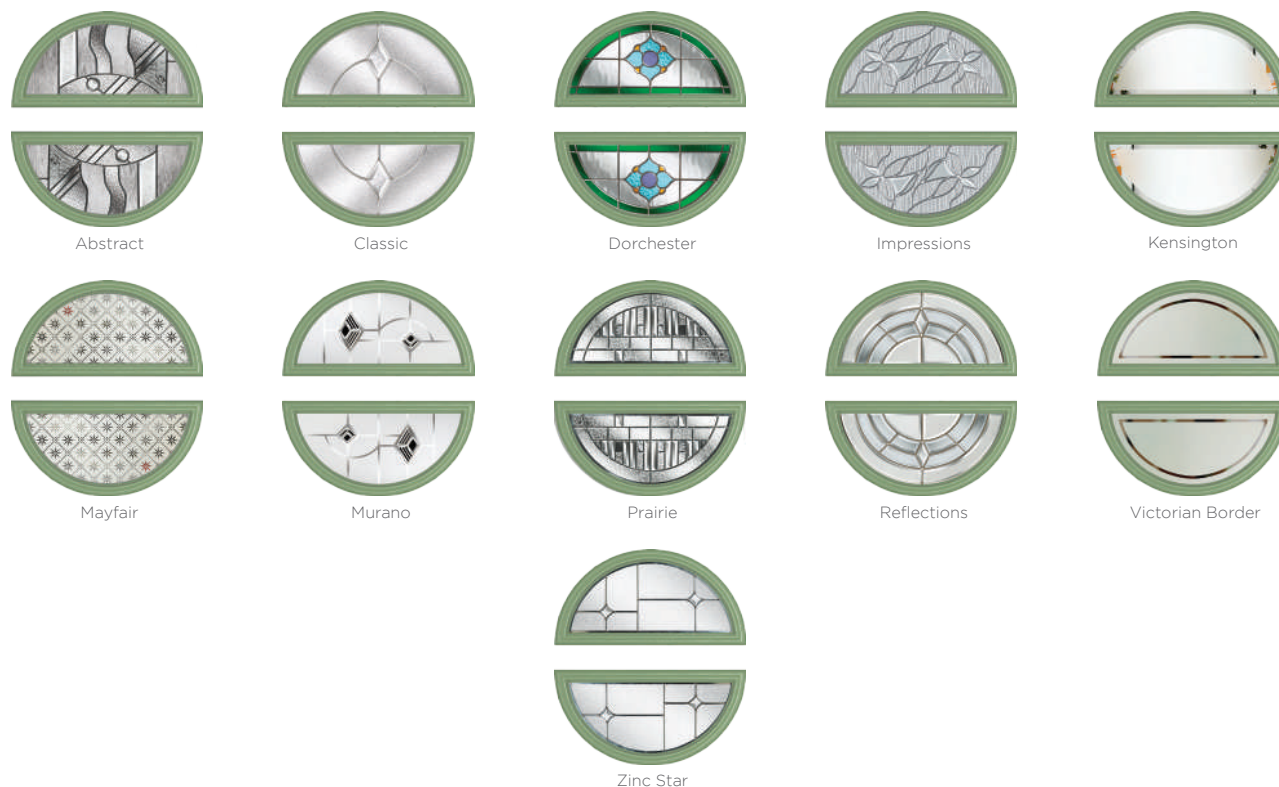

The All Rounder

The Kent door really is unique with its glazing design almost going full circle. This style looks equally good with one of the comprehensive glass designs as it does with simple satin glass.

11 Decorative Glass Options

Kent
Colour - Chartwell Green
Glass - Classic

This door is available with or without grooves

32 **Build your own door at compdoor.co.uk**