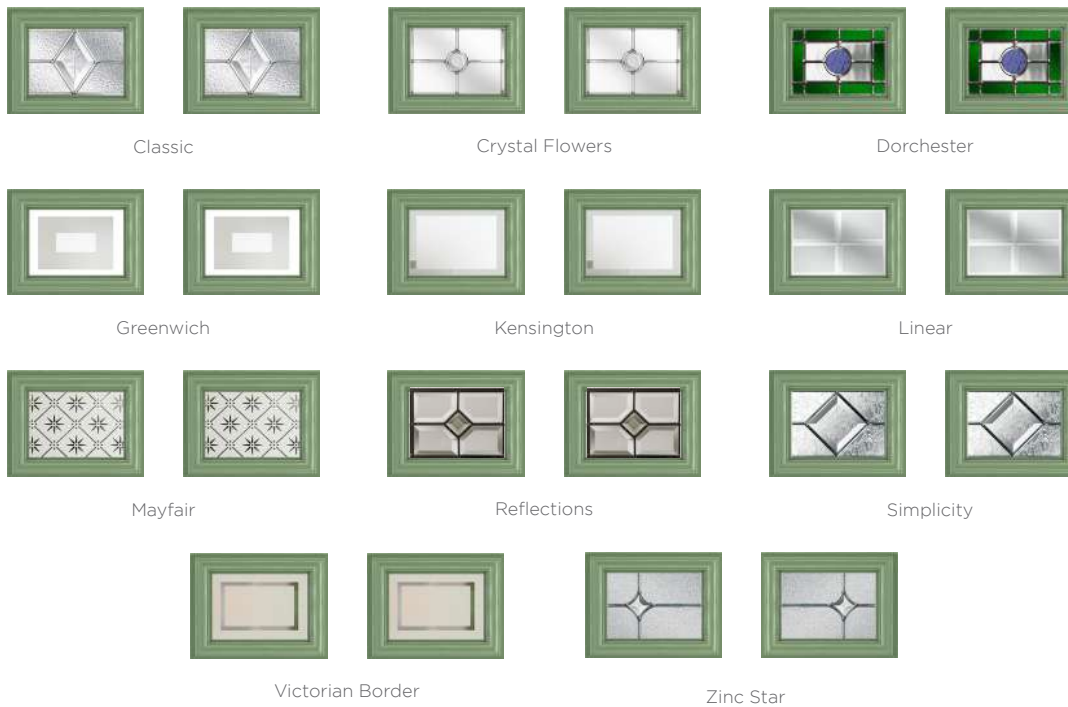

The Middleton door complements authentic Edwardian and Georgian architecture with the option to include glazing in the top panels.

11 Decorative Glass Options

Middleton 2
Colour - Chartwell Green
Glass - Simplicity