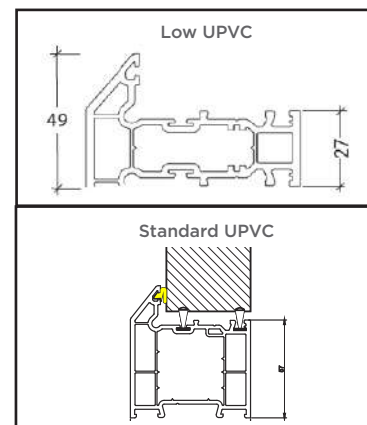

Thresholds

Our six threshold choices include standard uPVC or two aluminium options.