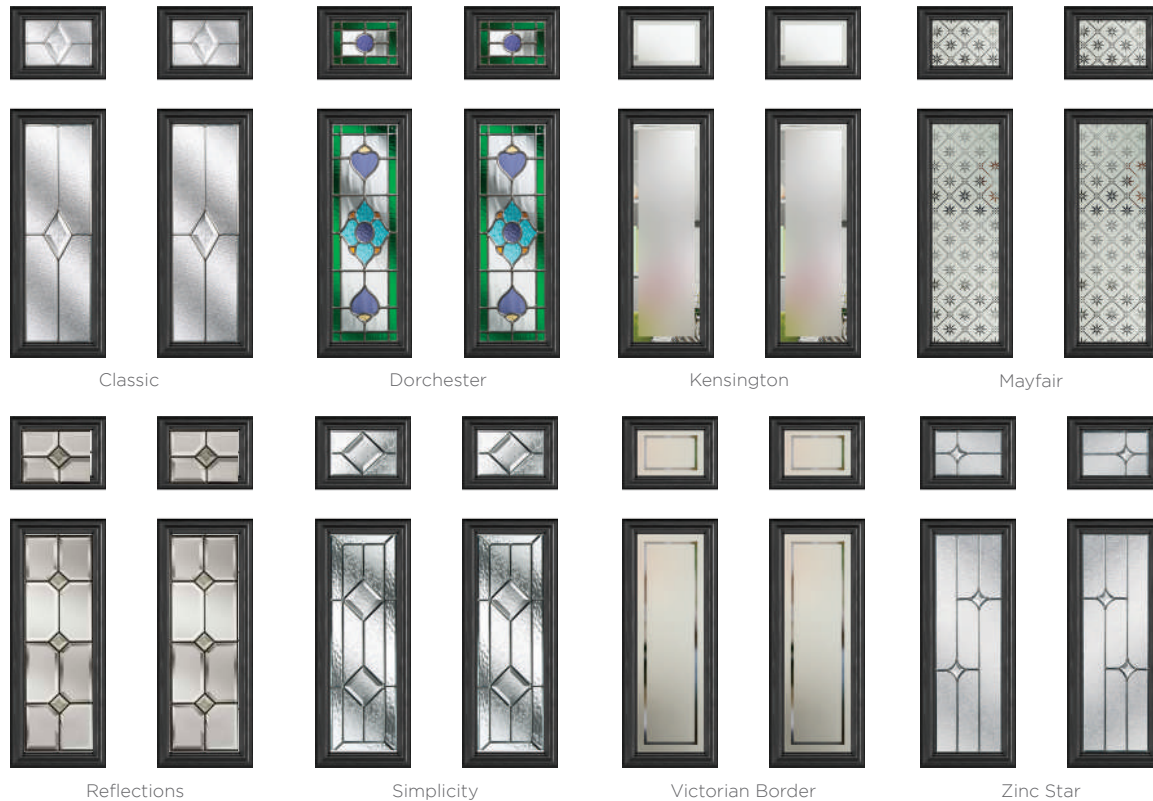

Classic

Dorchester

Kensington

Mayfair

Reflections

Simplicity

Victorian Border

Zinc Star

Available with SleekSkin.